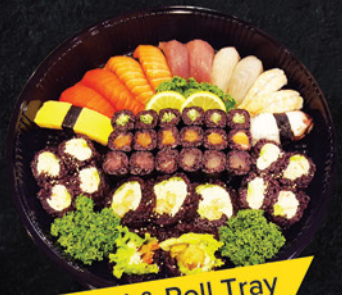

BENTO BOX

Chicken Teriyaki Box 15

(Steamed rice, fruits, 1pc gyoza, 4pcs California roll, chicken teriyaki)

Beef Teriyaki Box 15

(Steamed rice, fruits, 1pc gyoza, 4pcs California roll, beef teriyaki)

Sushi box 17

(Tamago, 1pc inari, 1pc ebi, 1pc tuna, 2 pcs salmon nigiri, mango salad, 4pcs California roll, fruits)

Sashimi Box 20

(Tamago, 1pc inari, 2 pcs salmon, 2pcs tuna, 1pc sockeye salmon sashimi, 4pcs California roll, fruits)

Roll Tray (54 pcs) 49

Salmon maki, tuna maki, kappa maki, spicy tuna roll, california roll, dynamite roll, yam roll, smoked salmon roll.

Roll Tray

Sushi & Roll Tray (44 pcs) 55

12 pcs nigiri sushi with salmon maki, tuna maki, kappa maki, California roll, dynamite roll